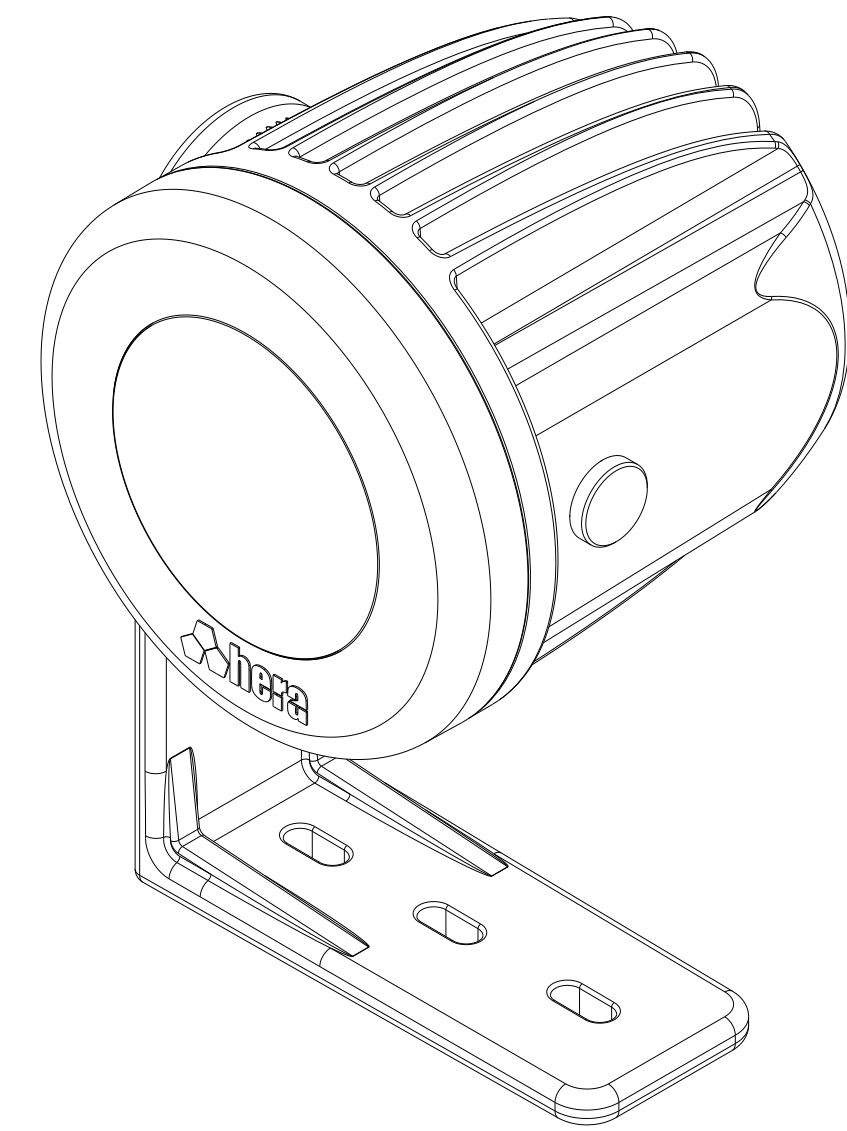

entertainment & architecture lighting
HERA LED AYDINLATMA SAN. TİC. AŞ.
Güllübağlar Mah. Kahramanlar Cad.
No: 3-1 34906 Pendik / İstanbul / Turkey
T: +90 216 307 79 00 F: +90 216 307 79 02
www.heraled.com / info@heraled.com

Product:
Procolor@DC 10 RGBW-DW

Drawn	Date	Size	DWG NO: //	Rev.
Uğur SEZEN	05/09/19	A2		V1.0
SCALE 1 : 1		CAD FILE:		SHEET: 1 of 1